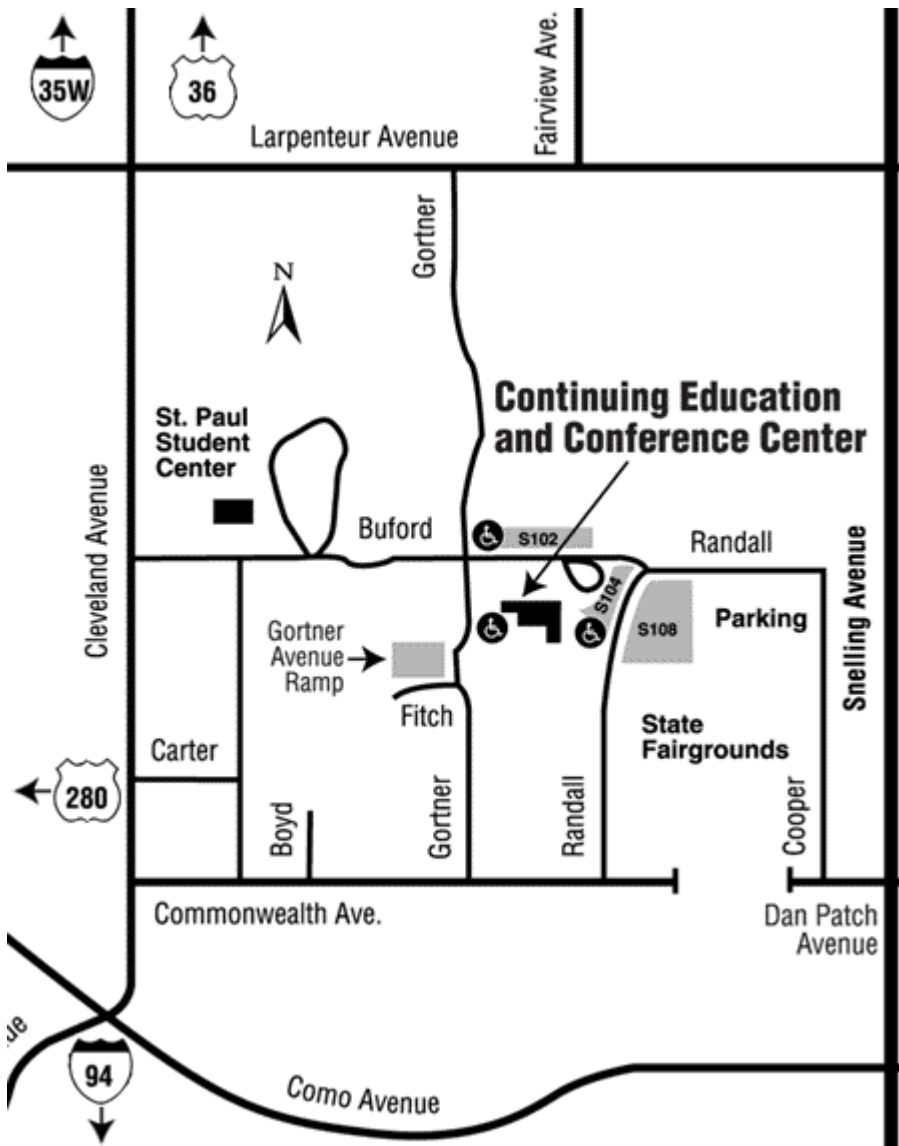

Parking for the Courses/Seminars is available in the lot adjacent to the lower level of the Continuing Education and Conference Center – U of M, (1890 Buford Ave., St. Paul, MN 55108) - (PL-104) for $6.00 a day, or across Randall Ave. in the fairgrounds lot (PL108) for $3.75 a day (this lot is closed during the summer months). You can check our website at www.northstarai.org/education for the exact location and driving directions to the Continuing Education & Conference Center Location and Directions:

<http://www.mapquest.com/maps/map.adp?country=US&address=1890+Buford+Ave&city=Saint+Paul&state=mn&zipcode=55108&homesubmit.x=35&homesubmit.y=14>

**Continuing Education and Conference Center
University of Minnesota – St. Paul Campus
1890 Buford Ave.
St. Paul, MN 55108
612.624.3275**